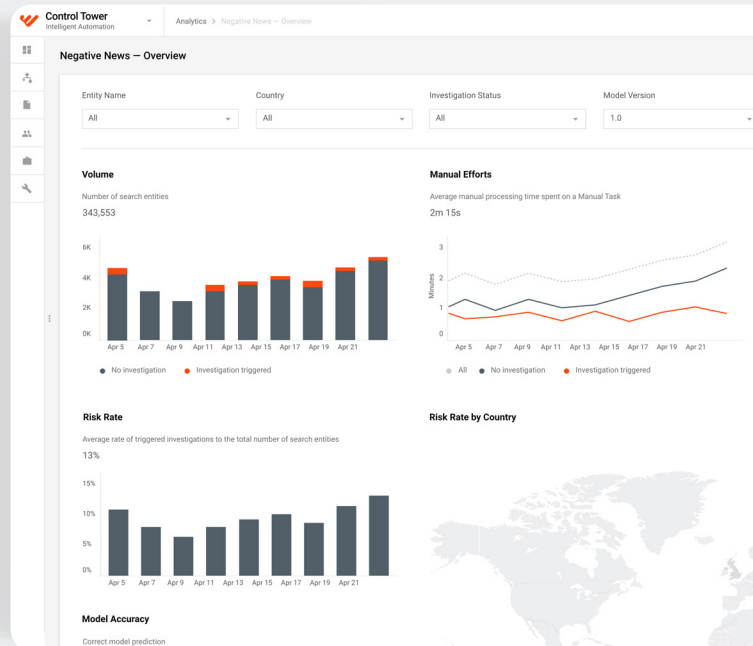

Bots that know your business.

WorkFusion ExpertBots™ are pre-trained to automate data-rich mundane work at scale, so you can upskill your workforce, delight your customers and amplify your success.

A bot can do that.

WorkFusion's Intelligent Automation Cloud is your automation command center: Automate from one to 1,000 business processes with remarkable ease and unlimited scale, all on one platform with pre-trained bots, built-in AI and near real-time insights. That's why the world's largest and most-admired companies rely on WorkFusion to automate their operations at scale.

WorkFusion is your “automate at scale” solution

Unlimited scale

WorkFusion offers innovative technology built for scale and security so you can automate any number of processes, with seamless ease and best-in-class speed