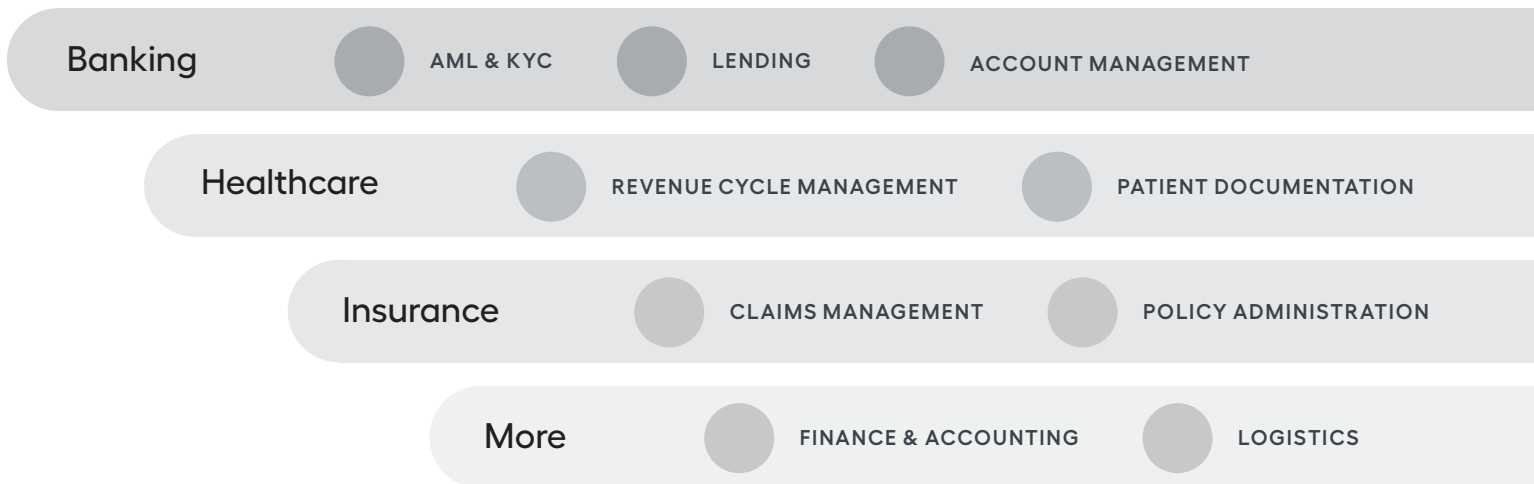

RAISE EMPLOYEE PRODUCTIVITY BY

▲ 80%

SPEED UP DOCUMENT PROCESSING

▲ 4x

ACHIEVE COST SAVINGS UP TO

▲ 90%

INCREASE CAPACITY BY

▲ 70%

“WorkFusion has taken a unique approach to helping automate well beyond RPA, which provides the simplicity and scalability necessary to make critical business decisions based on real-time data and analytics.”

— PRAVEEN BHADADA,
PARTNER AND PRACTICE HEAD, ZINNOV